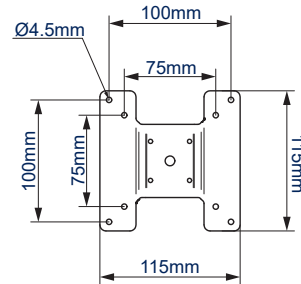

SPECIFICATION

Recommended screen size	up to 23"
Min and max load	5kg - 8kg
VESA® compatibility	75 x 75 and 100 x 100
Tilt	+/-100°
Swivel	180°
Rotation	360°
Extension	up to 1650mm
Colour	White

FEATURES

- Full motion mount - ideal for corner mounting
- Arm extension allows screen to be positioned up to 1650mm from the wall
- Tool-less tilt and swivel adjustment allows for perfect positioning
- 360° rotation allows screen to be positioned in any orientation
- Space saving design folds flat to the wall when not in use
- Supplied with optional handle for easy screen positioning
- Manufactured with Interpon® antibacterial powder coating, shown in tests to reduce bacterial population by a minimum of 99%
- Integrated cable management for a neat and tidy installation
- All mounting hardware included

SIDE VIEW - MAXIMUM EXTENSION

SIDE VIEW

SIDE VIEW

WALL PLATE

INTERFACE

PACKING INFORMATION

COLOUR:	ORDER REF:	EAN CODE:	MASTER CARTON QTY:	INNER CARTON QTY:	MASTER CARTON WEIGHT:	MASTER CARTON CUBE:
White	BT7593/W	5019318750731	1	0	15kg	0.059cbm

BTV504
Double Arm Wall Mount with Tilt & Swivel designed for screens up to 42"

© 2018 B-Tech Professional Design. All rights reserved.
The information in this specification sheet reflects the current technical specifications at the time of printing.
All dimensions are given in millimeters unless otherwise stated. All dimensions are rounded to the nearest millimeter.
B-Tech Professional Design is not responsible for any damage caused by improper installation or mounting or use of the product.
Specifications are subject to change without notice. All dimensions are given in millimeters unless otherwise stated.
SS-V5-BT7593-070618