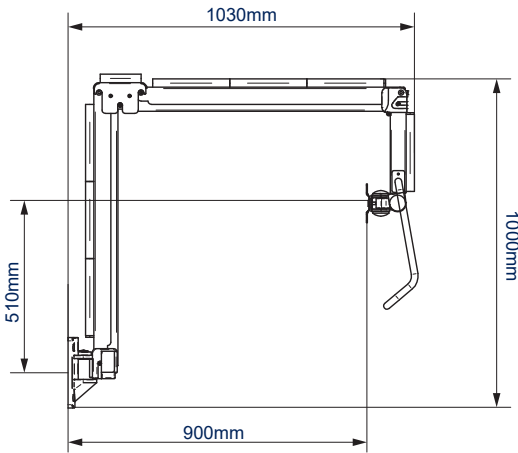

SPECIFICATION

Recommended screen size	up to 23"
Min and max load	5kg - 8kg
VESA® compatibility	75 x 75 and 100 x 100
Tilt	+/-100°
Swivel	180°
Rotation	360°
Extension	up to 1650mm
Colour	White

FEATURES

- Full motion mount - ideal for corner mounting
- Arm extension allows screen to be positioned up to 1650mm from the wall
- Tool-less tilt and swivel adjustment allows for perfect positioning
- 360° rotation allows screen to be positioned in any orientation
- Space saving design folds flat to the wall when not in use
- Supplied with optional handle for easy screen positioning
- Manufactured with Interpon® antibacterial powder coating, shown in tests to reduce bacterial population by a minimum of 99%
- Integrated cable management for a neat and tidy installation
- All mounting hardware included

Supplied with optional handle for easy screen positioning

Space saving design folds flat to the wall when not in use

360° rotation allows screen to be positioned in any orientation

Tool-less tilt and swivel adjustment allows for perfect positioning

SIDE VIEW - MAXIMUM EXTENSION

SIDE VIEW

SIDE VIEW

WALL PLATE

INTERFACE

PACKING INFORMATION

COLOUR:	ORDER REF:	EAN CODE:	MASTER CARTON QTY:	INNER CARTON QTY:	MASTER CARTON WEIGHT:	MASTER CARTON CUBE:
White	BT7593/W	5019318750731	1	0	15kg	0.059cbm

BTV504
Double Arm Wall Mount with Tilt & Swivel designed for screens up to 42"

© 2018 B-Tech Professional Design. All rights reserved.
The information in this specification sheet reflects the current technical specifications at the time of printing.
All dimensions are given in millimeters unless otherwise stated. All dimensions are rounded to the nearest millimeter.
B-Tech Professional Design is not responsible for any damage caused by improper installation or mounting or use of the product.
Specifications are subject to change without notice. All dimensions are given in millimeters unless otherwise stated.
SS-V5-BT7593-070618