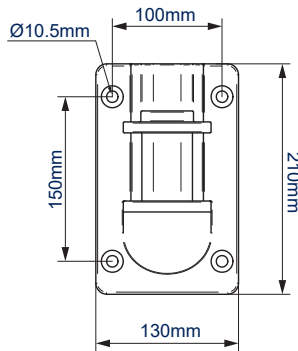

SPECIFICATION

Recommended screen size	up to 23"
Min and max load	5kg - 8kg
VESA® compatibility	75 x 75 and 100 x 100
Tilt	+/-100°
Swivel	180°
Rotation	360°
Extension	up to 1650mm
Colour	White

FEATURES

- Full motion mount - ideal for corner mounting
- Arm extension allows screen to be positioned up to 1650mm from the wall
- Tool-less tilt and swivel adjustment allows for perfect positioning
- 360° rotation allows screen to be positioned in any orientation
- Space saving design folds flat to the wall when not in use
- Supplied with optional handle for easy screen positioning
- Manufactured with Interpon® antibacterial powder coating, shown in tests to reduce bacterial population by a minimum of 99%
- Integrated cable management for a neat and tidy installation
- All mounting hardware included

Supplied with optional handle for easy screen positioning

Space saving design folds flat to the wall when not in use

360° rotation allows screen to be positioned in any orientation

Tool-less tilt and swivel adjustment allows for perfect positioning

SIDE VIEW - MAXIMUM EXTENSION

SIDE VIEW

SIDE VIEW

WALL PLATE

INTERFACE

PACKING INFORMATION

COLOUR:	ORDER REF:	EAN CODE:	MASTER CARTON QTY:	INNER CARTON QTY:	MASTER CARTON WEIGHT:	MASTER CARTON CUBE:
White	BT7593/W	5019318750731	1	0	15kg	0.059cbm

BTV504
Double Arm Wall Mount with Tilt & Swivel designed for screens up to 42"

© 2018 B-Tech Professional Design. All rights reserved.
The information in this specification sheet reflects the current technical specifications at the time of printing.
All dimensions are given in millimeters unless otherwise stated. All dimensions are rounded to the nearest millimeter.
B-Tech Professional Design is not responsible for any damage caused by improper installation or mounting or use of the product.
Specifications are subject to change without notice. All dimensions are given in millimeters unless otherwise stated.
SS-V5-BT7593-070618