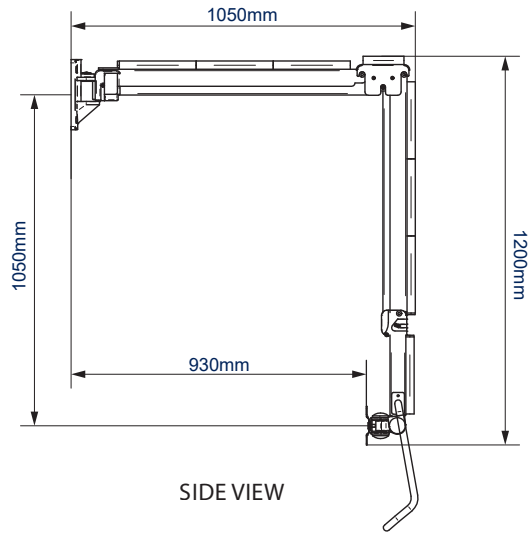

SPECIFICATION

Recommended screen size	up to 23"
Min and max load	5kg - 8kg
VESA® compatibility	75 x 75 and 100 x 100
Tilt	+/-100°
Swivel	180°
Rotation	360°
Extension	up to 1650mm
Colour	White

FEATURES

- Full motion mount - ideal for corner mounting
- Arm extension allows screen to be positioned up to 1650mm from the wall
- Tool-less tilt and swivel adjustment allows for perfect positioning
- 360° rotation allows screen to be positioned in any orientation
- Space saving design folds flat to the wall when not in use
- Supplied with optional handle for easy screen positioning
- Manufactured with Interpon® antibacterial powder coating, shown in tests to reduce bacterial population by a minimum of 99%
- Integrated cable management for a neat and tidy installation
- All mounting hardware included

Supplied with optional handle for easy screen positioning

Space saving design folds flat to the wall when not in use

360° rotation allows screen to be positioned in any orientation

Tool-less tilt and swivel adjustment allows for perfect positioning

SIDE VIEW - MAXIMUM EXTENSION

SIDE VIEW

SIDE VIEW

WALL PLATE

INTERFACE

PACKING INFORMATION

COLOUR:	ORDER REF:	EAN CODE:	MASTER CARTON QTY:	INNER CARTON QTY:	MASTER CARTON WEIGHT:	MASTER CARTON CUBE:
White	BT7593/W	5019318750731	1	0	15kg	0.059cbm

BTV504
Double Arm Wall Mount with Tilt & Swivel designed for screens up to 42"

© 2018 B-Tech Professional Design. All rights reserved.
The information in this specification sheet reflects the current technical specifications at the time of printing.
All dimensions are given in millimeters unless otherwise stated. All dimensions are rounded to the nearest millimeter.
B-Tech Professional Design is not responsible for any damage caused by improper installation or mounting or use of the product.
Specifications are subject to change without notice. All dimensions are given in millimeters unless otherwise stated.
SS-V5-BT7593-070618