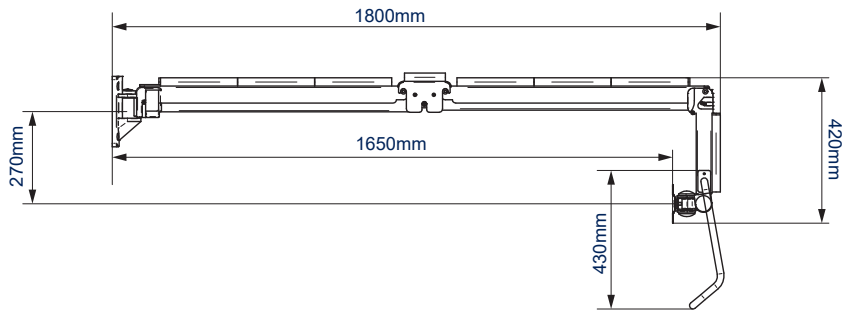

SPECIFICATION

Recommended screen size	up to 23"
Min and max load	5kg - 8kg
VESA® compatibility	75 x 75 and 100 x 100
Tilt	+/-100°
Swivel	180°
Rotation	360°
Extension	up to 1650mm
Colour	White

FEATURES

- Full motion mount - ideal for corner mounting
- Arm extension allows screen to be positioned up to 1650mm from the wall
- Tool-less tilt and swivel adjustment allows for perfect positioning
- 360° rotation allows screen to be positioned in any orientation
- Space saving design folds flat to the wall when not in use
- Supplied with optional handle for easy screen positioning
- Manufactured with Interpon® antibacterial powder coating, shown in tests to reduce bacterial population by a minimum of 99%
- Integrated cable management for a neat and tidy installation
- All mounting hardware included

Supplied with optional handle for easy screen positioning

Space saving design folds flat to the wall when not in use

360° rotation allows screen to be positioned in any orientation

Tool-less tilt and swivel adjustment allows for perfect positioning

SIDE VIEW - MAXIMUM EXTENSION

SIDE VIEW

SIDE VIEW

WALL PLATE

INTERFACE

PACKING INFORMATION

COLOUR:	ORDER REF:	EAN CODE:	MASTER CARTON QTY:	INNER CARTON QTY:	MASTER CARTON WEIGHT:	MASTER CARTON CUBE:
White	BT7593/W	5019318750731	1	0	15kg	0.059cbm

BTV504
Double Arm Wall Mount with Tilt & Swivel designed for screens up to 42"

© 2018 B-Tech Professional Design. All rights reserved.
The information in this specification sheet reflects the current technical specifications at the time of printing.
All dimensions are given in millimeters unless otherwise stated. All dimensions are rounded to the nearest millimeter.
B-Tech Professional Design is not responsible for any damage caused by improper installation or mounting or use of the product.
Specifications are subject to change without notice. All dimensions are given in millimeters unless otherwise stated.
SS-V5-BT7593-070618